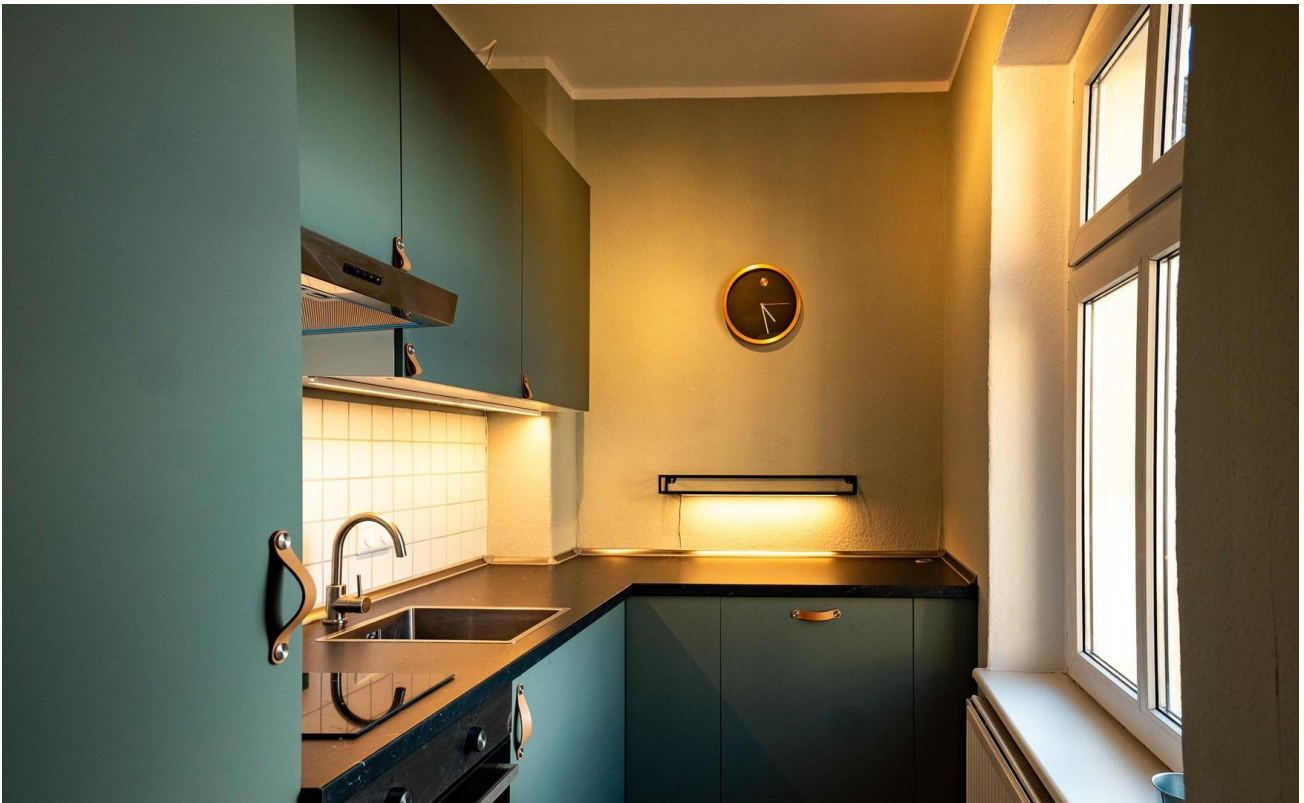

Exposé - Galerie