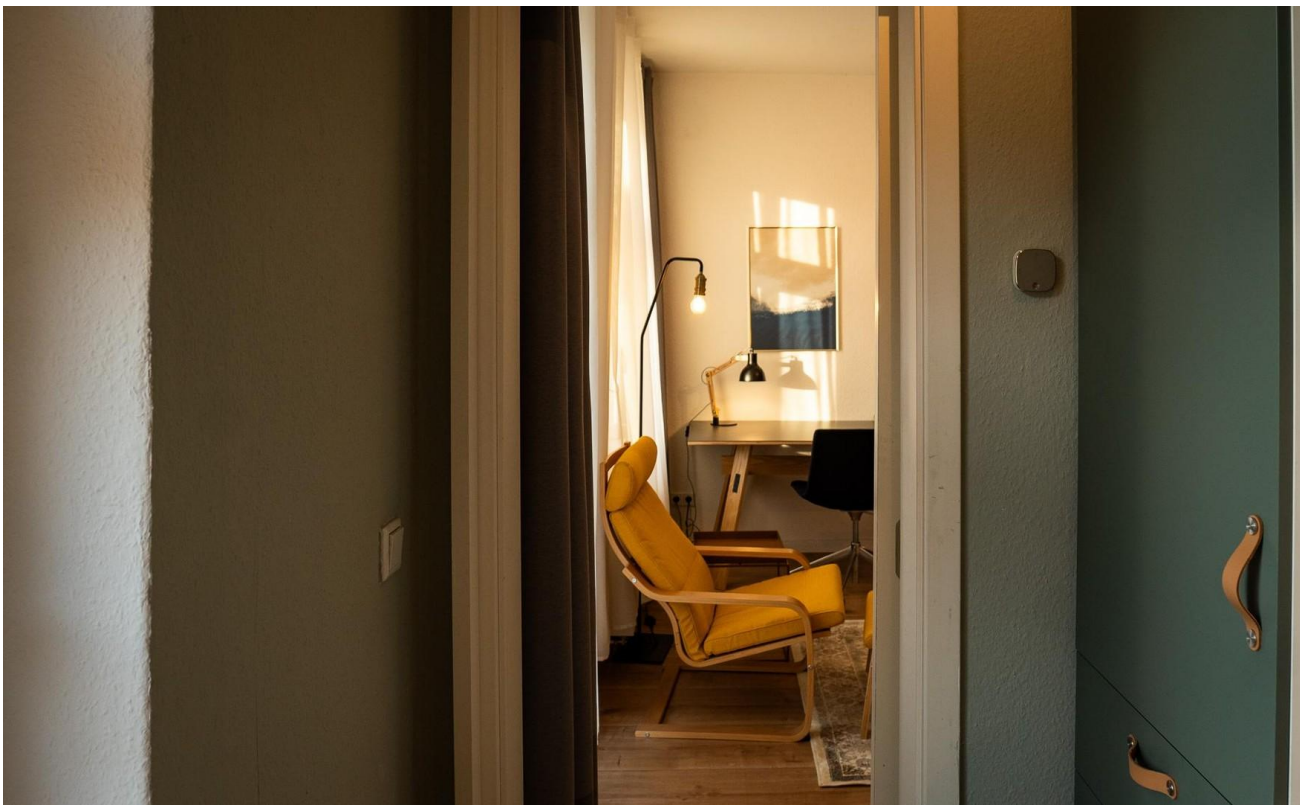

Exposé - Galerie