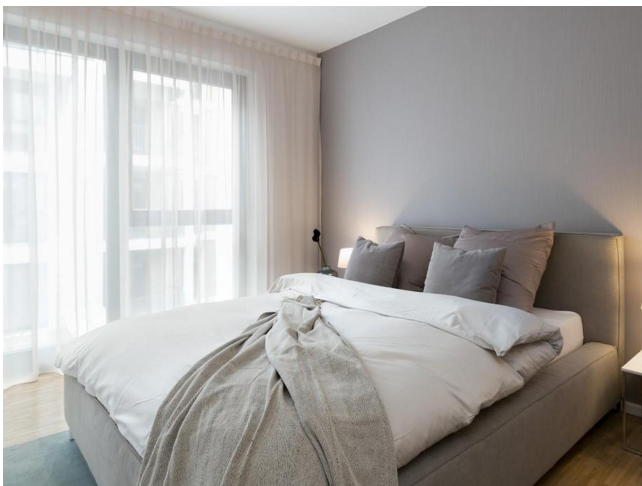

Exposé

Wohnung in Berlin

**Beautiful furnished apartment/ 2400€ all ink. contract
1-2 Years- Internet, Concierge, Terrasse**

Objekt-Nr. OM-324680

Wohnung

Vermietung: **2.050 € + NK**

Ansprechpartner:
Amit Samuel

Chausseestr. 37
10115 Berlin
Berlin
Deutschland

Baujahr	2016	Übernahme	sofort
Zimmer	3,00	Zustand	gepflegt
Wohnfläche	80,00 m²	Schlafzimmer	2
Energieträger	Fernwärme	Badezimmer	2
Summe Nebenkosten	350 €	Etage	3. OG
Mietsicherheit	4.800 €	Heizung	Fußbodenheizung