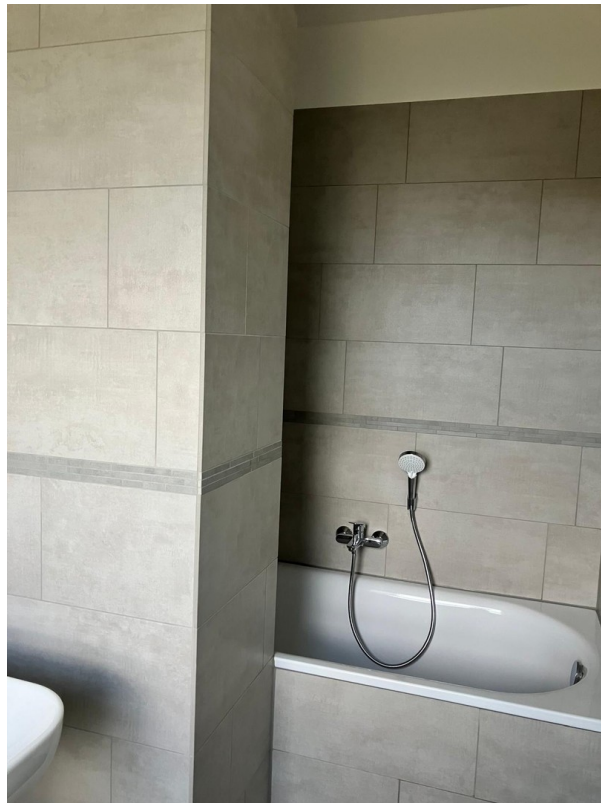

Exposé

Wohnung in Berlin Spandau

Neubau! 4 Room Apartment on the river at Spandau

Objekt-Nr. OM-326121

Wohnung

Vermietung: **2.200 € + NK**

Ansprechpartner:
Rakshit

Parkstrasse 21
13585 Berlin Spandau
Berlin
Deutschland

Objektbeschreibung

New apartment on the 3rd floor, 4 rooms, 2 bathrooms and a large balcony. The building has a modern elevator. The apartment is river facing, giving beautiful view. Available for 1-2 years, with possibility of extension. Anmeldung is possible. Ideal for families.

Ausstattung

The apartment is built in 2024, and is currently unfurnished.

Fußboden:

Parkett

Weitere Ausstattung:

Balkon, Fahrstuhl, Vollbad, Duschbad, Gäste-WC, Barrierefrei

Lage

Parkstrasse 21, Spandau is located on the river, with a beautiful jogging track situated at the riverbank. It is a quiet neighbourhood, perfect location for families with several Kindergartens in walking distance, and for bachelors who like public transport connectivity. Lidl is 1 minute walk away.

Master Bedroom, attached bath

Exposé - Galerie

Master Bedroom, attached bath

Bathroom 1

Exposé - Galerie

Bathroom 1

Bathroom 2

Exposé - Galerie