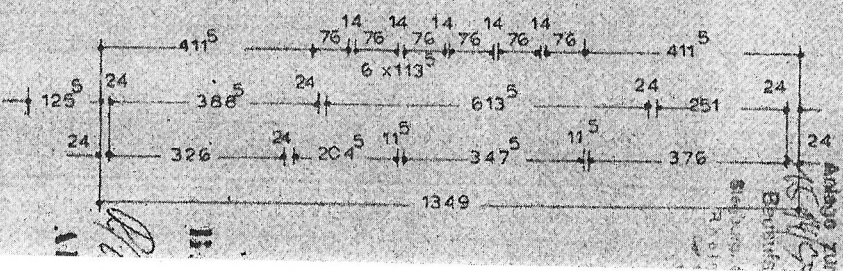

RUNK-SER-SCHIED

M. 1:100

GESCHOSS
DACH
 WILF. WINTERBERGER
 ARCHITECT
 AMBROSE