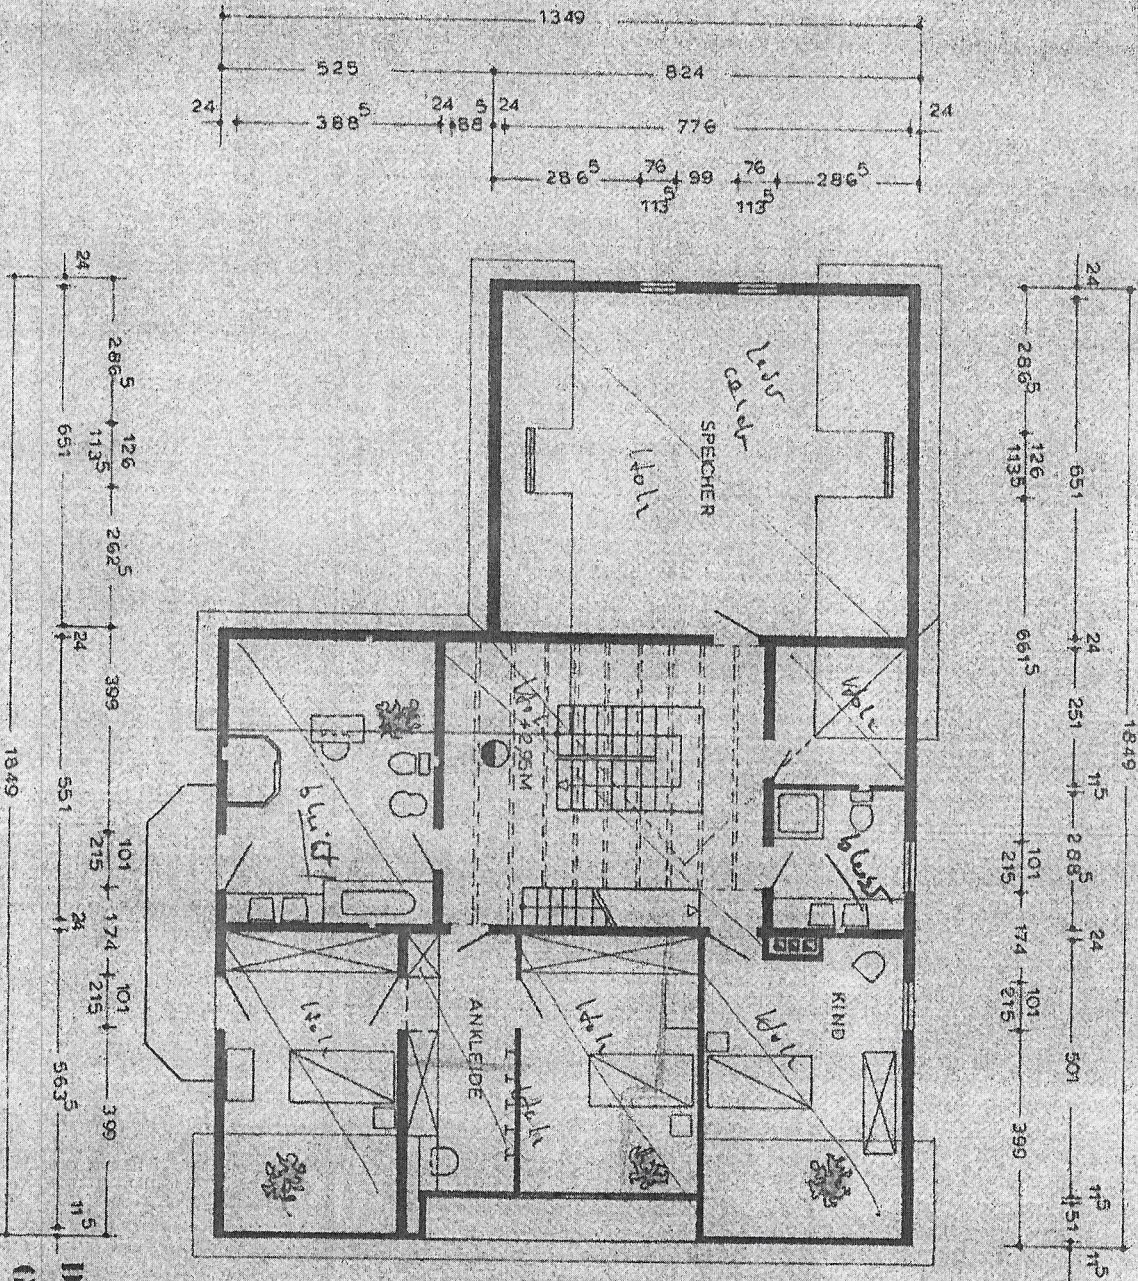

RUNK-SER-SCHIED

M. 1:100

GESCHOSS
DACH
 WILF. WINTERBERGER
 ARCHITECT
 AMBROSE