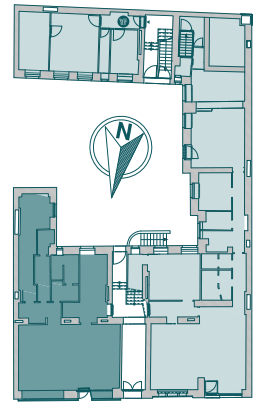

# Boddin C4

Erdgeschoss . ground floor

Boddinstraße

TE 01  
2 Räume | EG  
2 Räume | UG  
ca. 157,68 m<sup>2</sup>