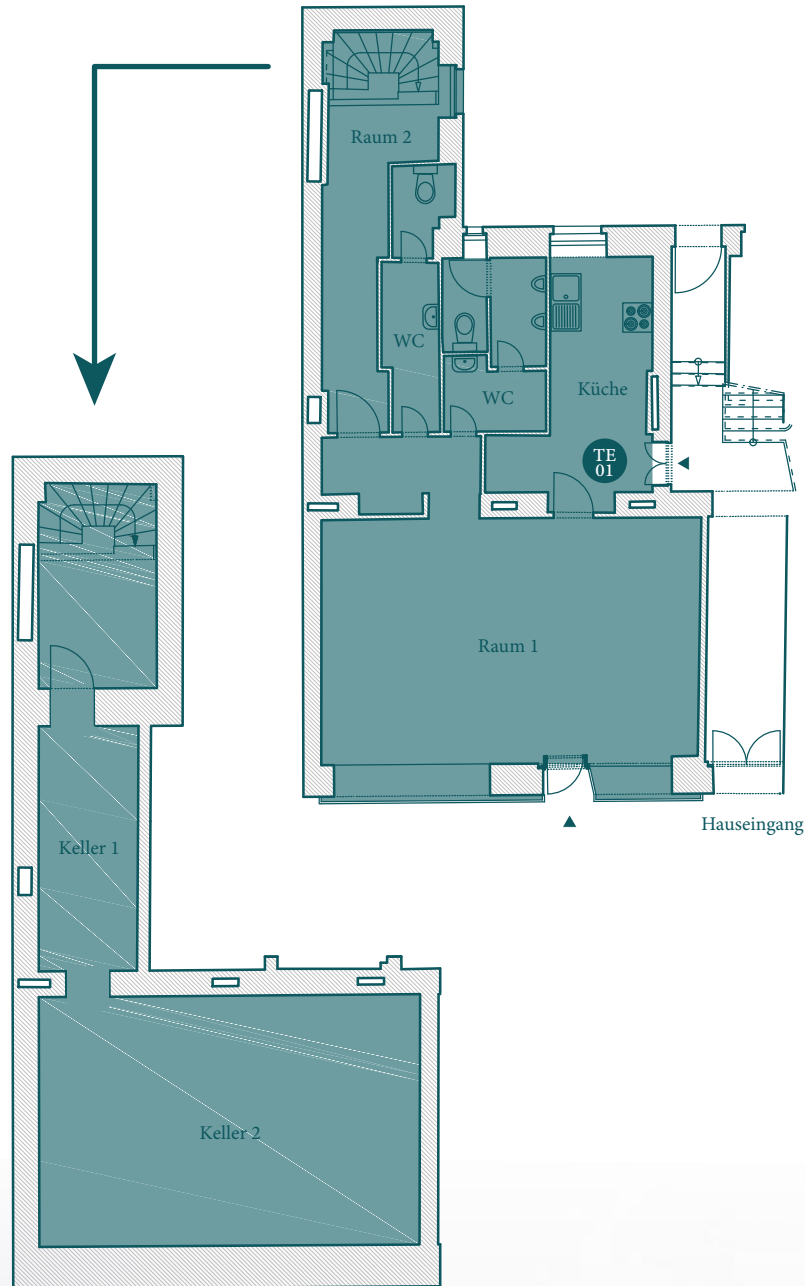

# Boddin C4

Erdgeschoss . ground floor

Boddinstraße

TE 01  
2 Räume | EG  
2 Räume | UG  
ca. 157,68 m<sup>2</sup>