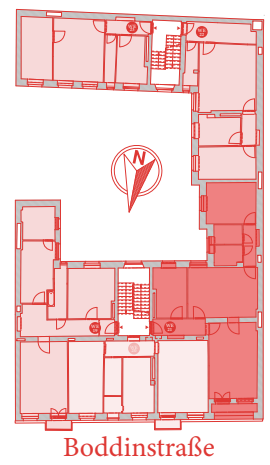

Boddin C4

4. Obergeschoss . 4th floor

WE 21
3 Zimmer
ca. 88,41 m²