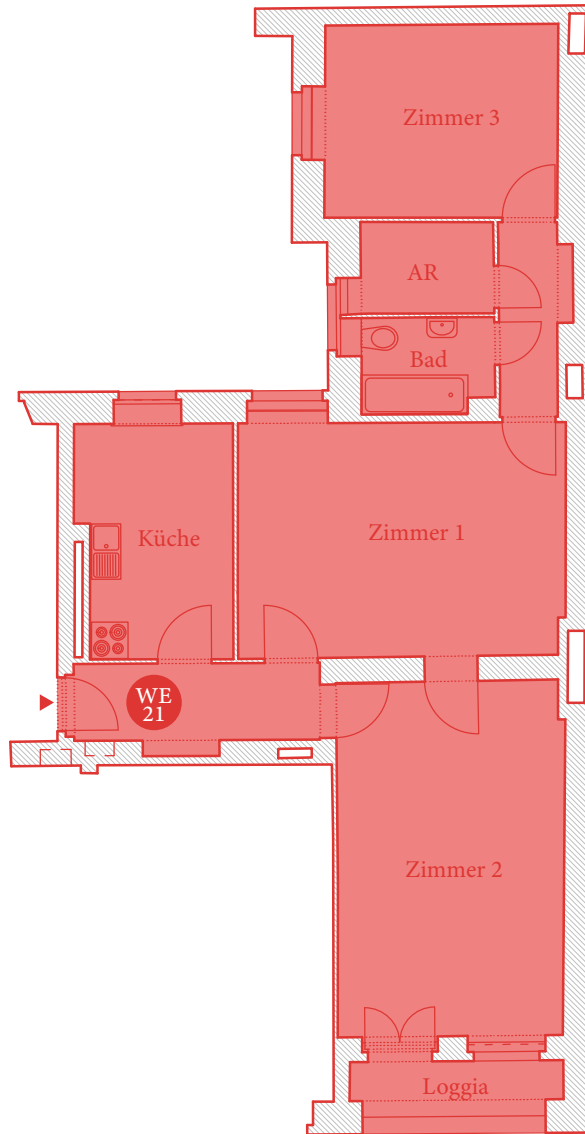

Boddin C4

4. Obergeschoss . 4th floor

WE 21
3 Zimmer
ca. 88,41 m²